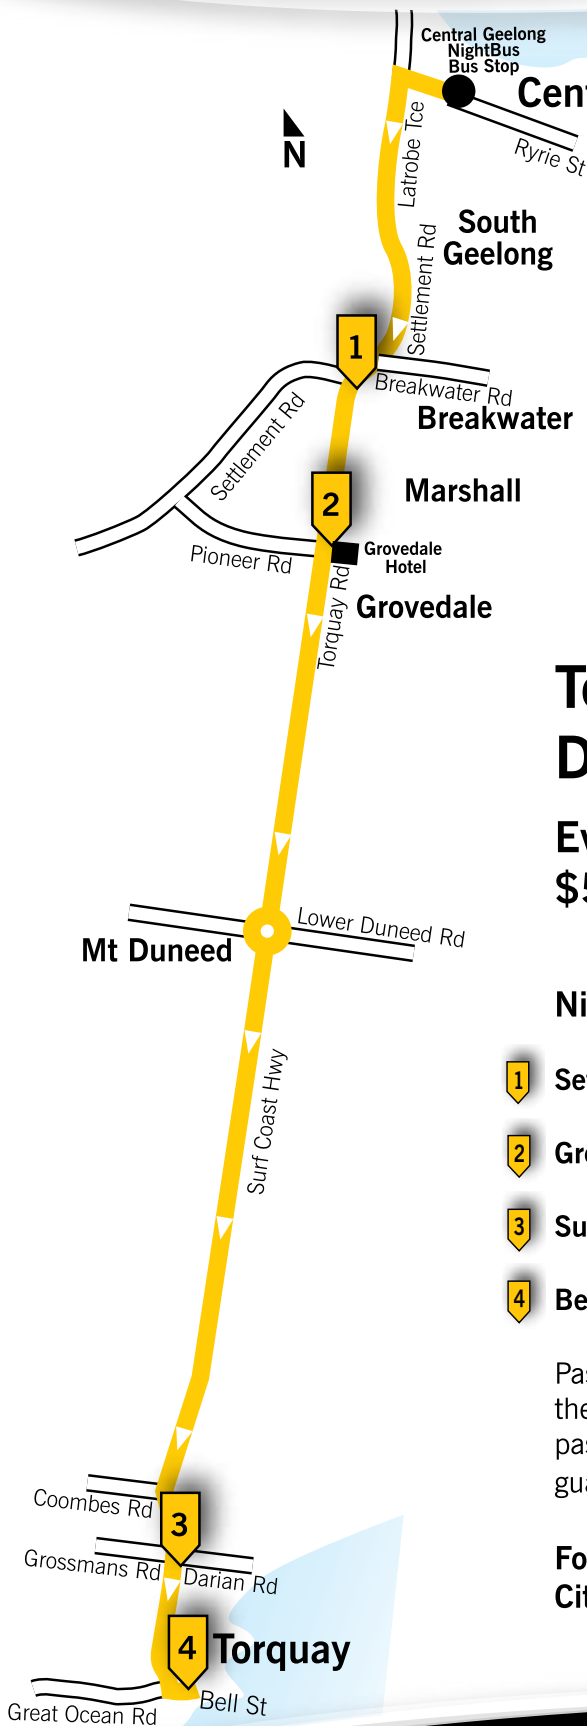

# Central Geelong NightBus

Plan your ride home...

## Torquay via Grovedale Departs 1.30am & 3.00am

Every Saturday Night (Sunday Morning)  
\$5 per person

### NightBus Bus Stops:

- 1 Settlement & Torquay Rd
- 2 Grovedale Hotel
- 3 Surf Coast Hwy & Darian Rd
- 4 Bell St

Passengers may request to be dropped off at locations other than the designated bus stops listed above. The driver will try to meet passenger requests as often as possible however requests are not guaranteed and are at the driver's discretion.