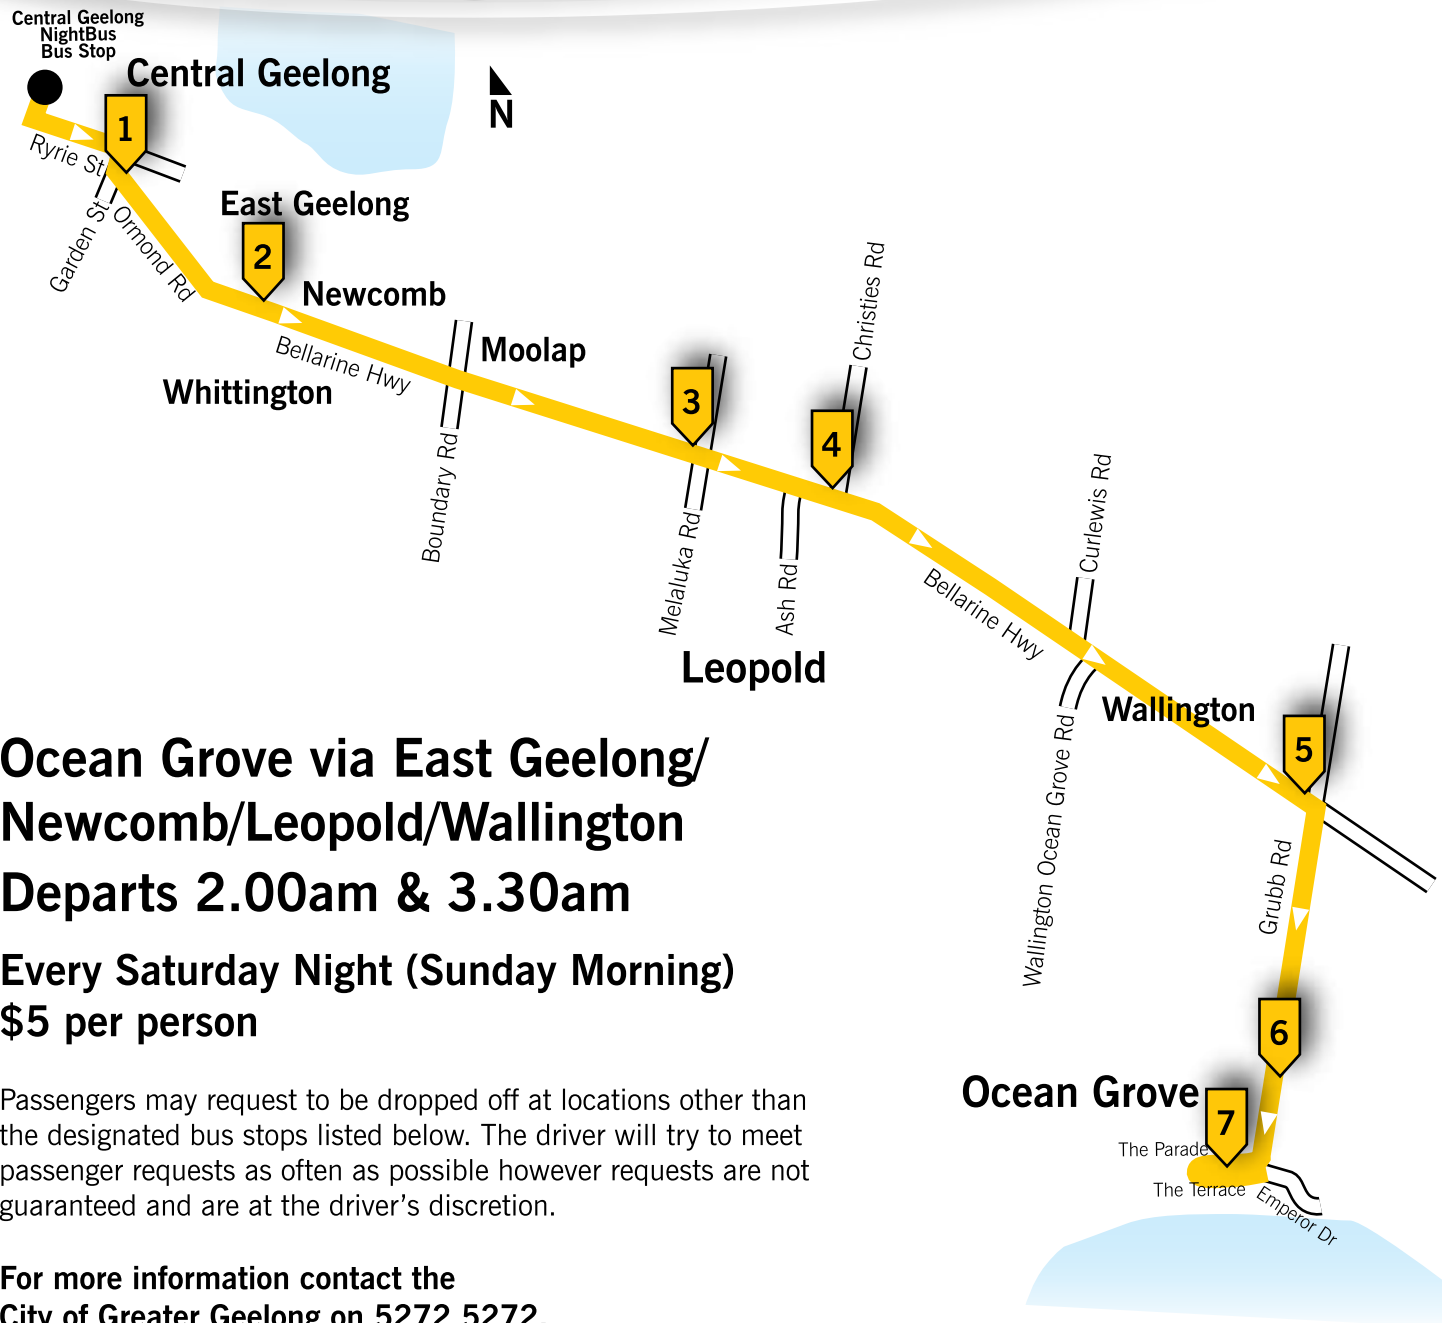

Central Geelong NightBus

Plan your ride home...

NightBus Bus Stops:

- | | |
|-----------------------------------|----------------------------|
| 1 East Geelong Shopping Village | 5 Bellarine Hwy & Grubb Rd |
| 2 Newcomb Central Shopping Centre | 6 Grubb & Shell Rd |
| 3 Leopold Shopping Centre | 7 The Terrace |
| 4 Bellarine Hwy & Christies Rd | |