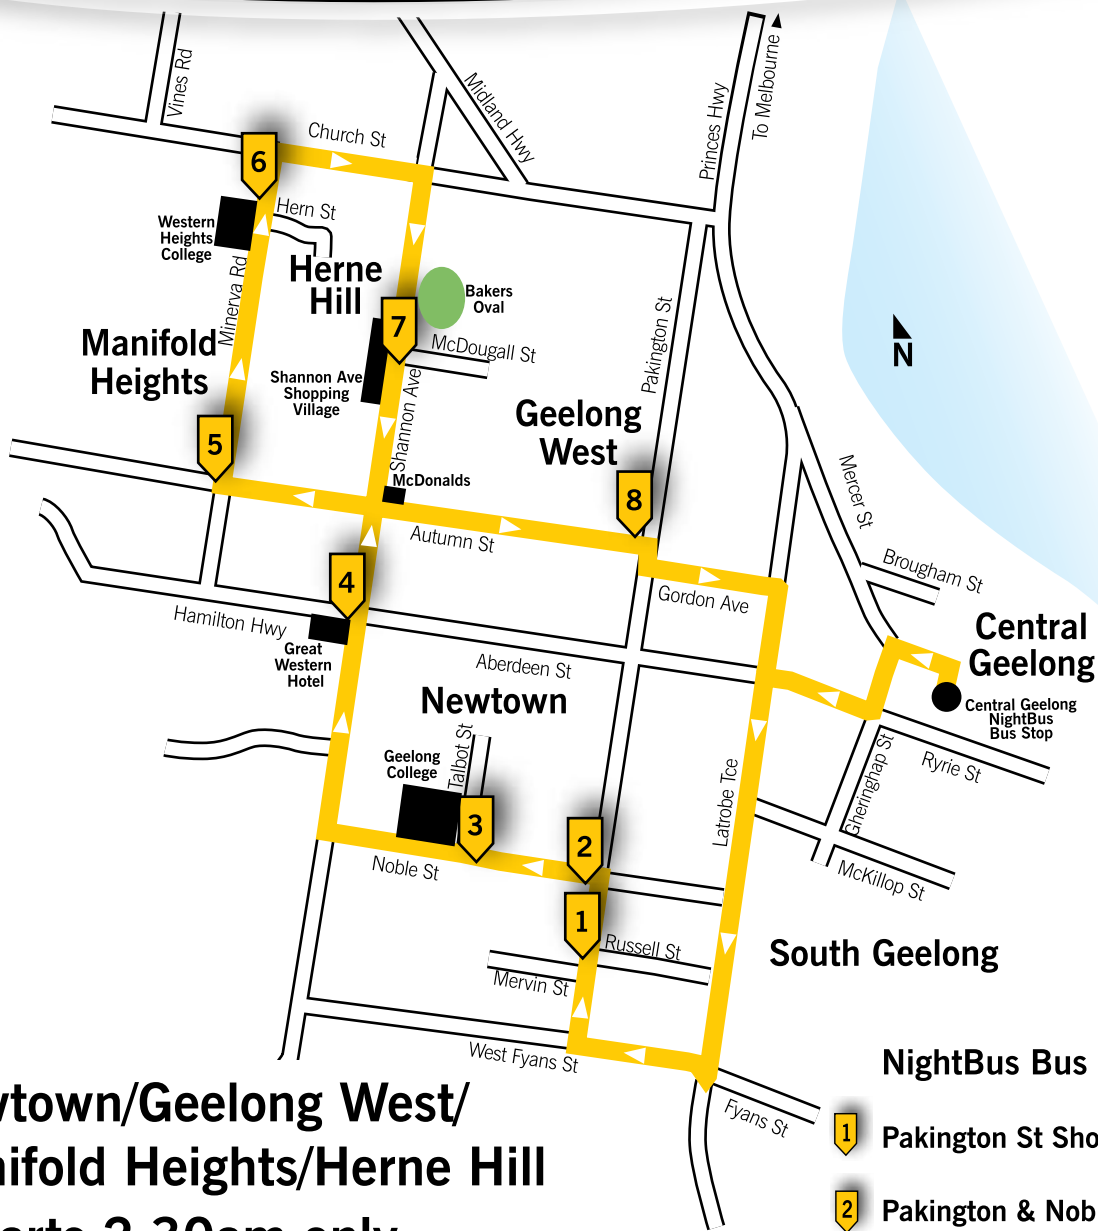

# Central Geelong NightBus

Plan your ride home...

**Newtown/Geelong West/  
Manifold Heights/Herne Hill  
Departs 2.30am only**

**Every Saturday Night (Sunday Morning)  
\$5 per person**

Passengers may request to be dropped off at locations other than the designated bus stops listed right. The driver will try to meet passenger requests as often as possible however requests are not guaranteed and are at the driver's discretion.

**For more information contact the  
City of Greater Geelong on 5272 5272.**

## NightBus Bus Stops:

- 1 Pakington St Shopping Village
- 2 Pakington & Noble St
- 3 Noble St
- 4 Shannon Ave & Aberdeen St
- 5 Autumn St & Minerva Rd
- 6 Minerva Rd Shopping Village
- 7 Shannon Avenue Shopping Village
- 8 Autumn & Pakington St