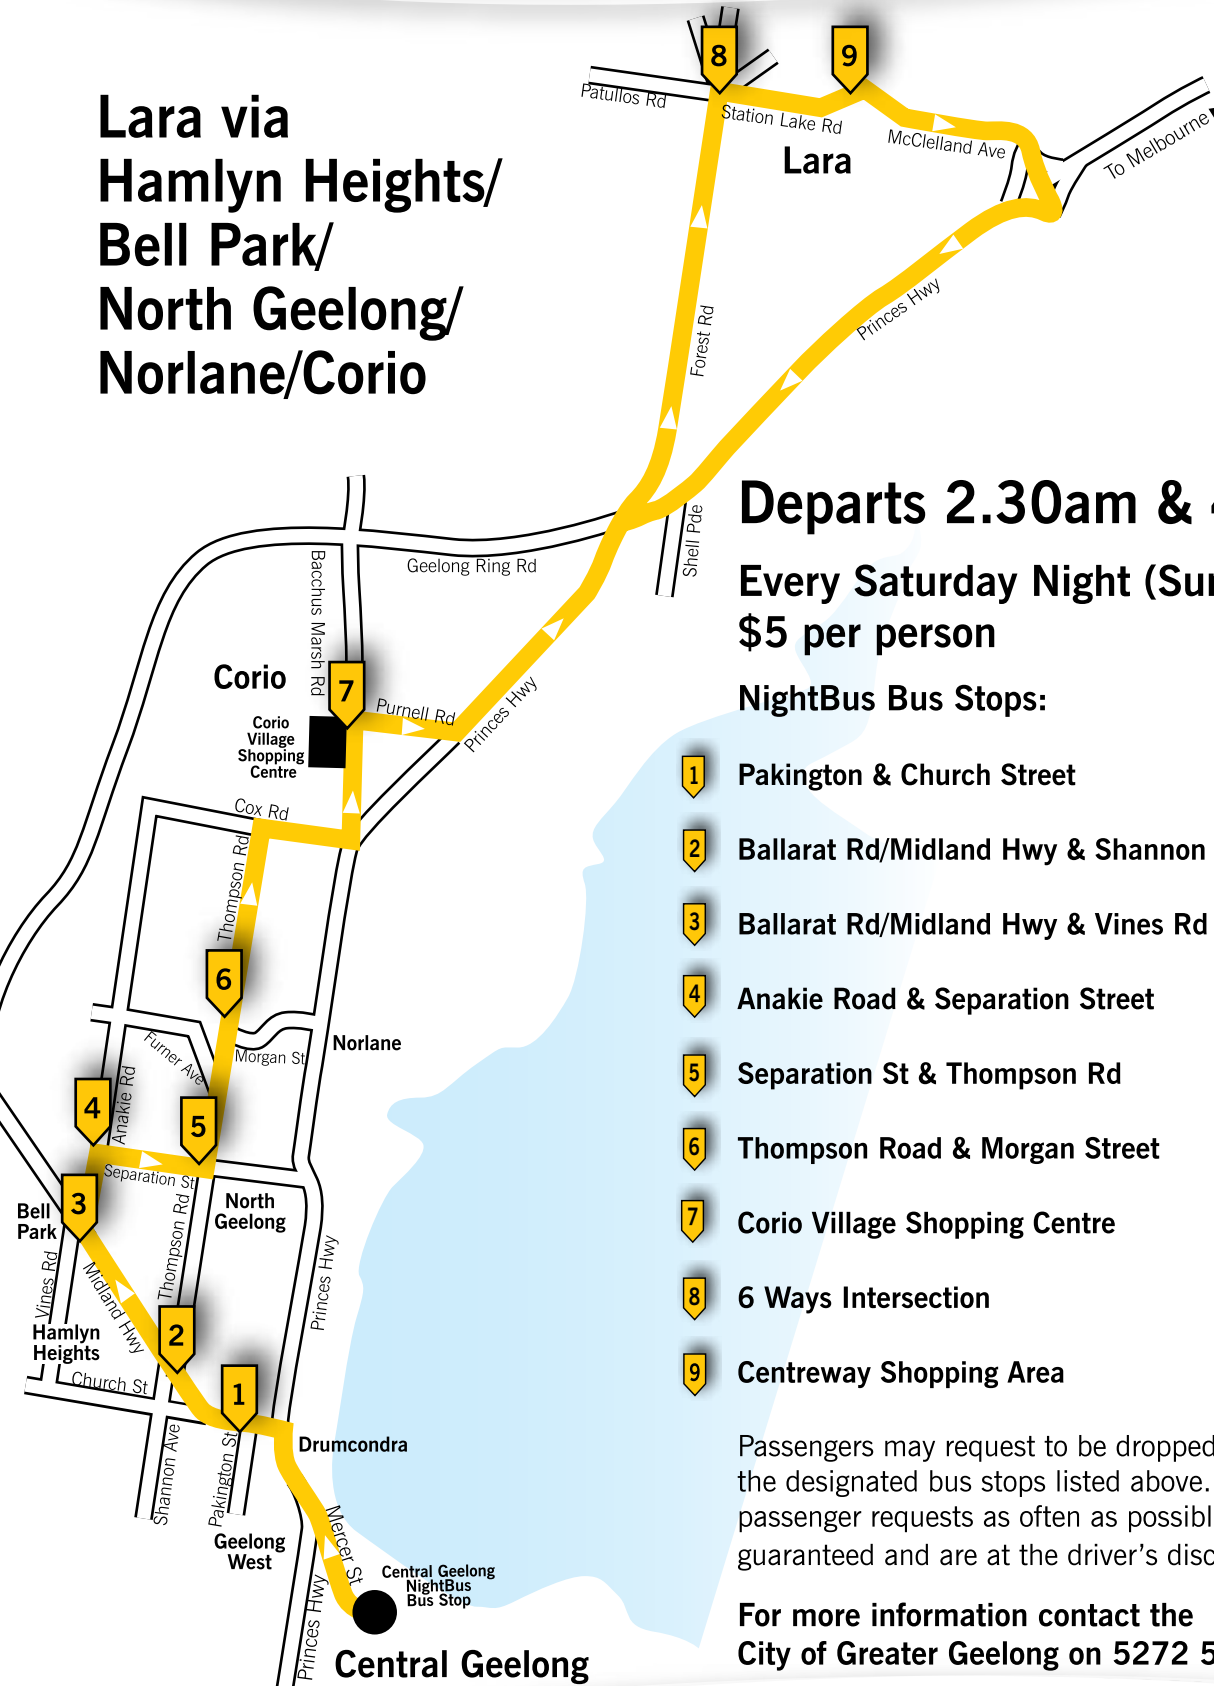

Central Geelong NightBus

Plan your ride home...

Lara via
Hamlyn Heights/
Bell Park/
North Geelong/
Norlane/Corio

Departs 2.30am & 4.00am

**Every Saturday Night (Sunday Morning)
\$5 per person**

NightBus Bus Stops:

- 1 Pakington & Church Street
- 2 Ballarat Rd/Midland Hwy & Shannon Ave
- 3 Ballarat Rd/Midland Hwy & Vines Rd
- 4 Anakie Road & Separation Street
- 5 Separation St & Thompson Rd
- 6 Thompson Road & Morgan Street
- 7 Corio Village Shopping Centre
- 8 6 Ways Intersection
- 9 Centreway Shopping Area

Passengers may request to be dropped off at locations other than the designated bus stops listed above. The driver will try to meet passenger requests as often as possible however requests are not guaranteed and are at the driver's discretion.

**For more information contact the
City of Greater Geelong on 5272 5272.**